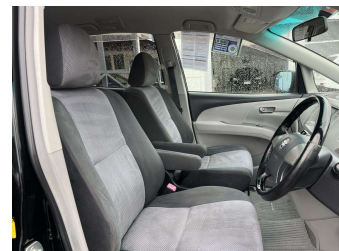

2008 Toyota Estima Aeras 8 Seater

Purchase Price **\$7,990**
Includes GST, Registration & Licensing

Finance may be available on this vehicle. Ask one of our friendly staff for more information.

Gain peace of mind with Mechanical Breakdown Insurance. **Ask us how.**

Top features

- » 3 Full Seat Belts In R...
- » 5 Air Bags
- » 8 Seats
- » ABS Braking
- » Alloy Wheels
- » Cam Chain
- » CD Player
- » Child Seat Anchor Poin...
- » ISOFIX Child Seat Anch...
- » Keyless Entry
- » Keyless Start
- » Rear Wiper
- » Remote Central Locking