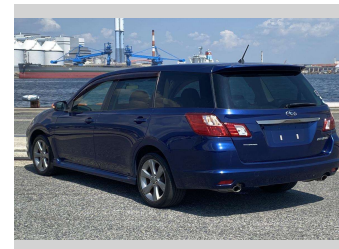

2012 Subaru EXIGA 2.0I-S 4WD 7 Seater

Purchase Price **\$11,990**
Includes GST, Registration & Licensing

Finance may be available on this vehicle. Ask one of our friendly staff for more information.

Gain peace of mind with Mechanical Breakdown Insurance. **Ask us how.**

Body Style
5 door, Station Wagon

Odometer
86,259 km

Engine
2000 cc, Internal Combustion

Fuel Type
Petrol

Transmission
Automatic, All Wheel Drive

Wheels
-

VIN
7AT0GF1RX24029855

Interior
Black