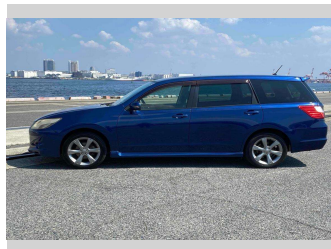

2012 Subaru EXIGA 2.0I-S 4WD 7 Seater

Purchase Price **\$11,990**
Includes GST, Registration & Licensing

Finance may be available on this vehicle. Ask one of our friendly staff for more information.

Gain peace of mind with Mechanical Breakdown Insurance. **Ask us how.**

Body Style
5 door, Station Wagon

Odometer
86,259 km

Engine
2000 cc, Internal Combustion

Fuel Type
Petrol

Transmission
Automatic, All Wheel Drive

Wheels
-

VIN
7AT0GF1RX24029855

Interior
Black