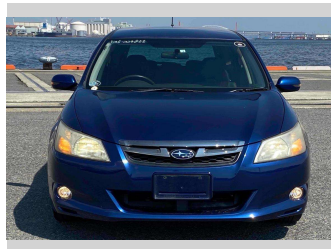

2012 Subaru EXIGA 2.0I-S 4WD 7 Seater

Purchase Price **\$11,990**
Includes GST, Registration & Licensing

Finance may be available on this vehicle. Ask one of our friendly staff for more information.

Gain peace of mind with Mechanical Breakdown Insurance. **Ask us how.**

Body Style
5 door, Station Wagon

Odometer
86,259 km

Engine
2000 cc, Internal Combustion

Fuel Type
Petrol

Transmission
Automatic, All Wheel Drive

Wheels
-

VIN
7AT0GF1RX24029855

Interior
Black