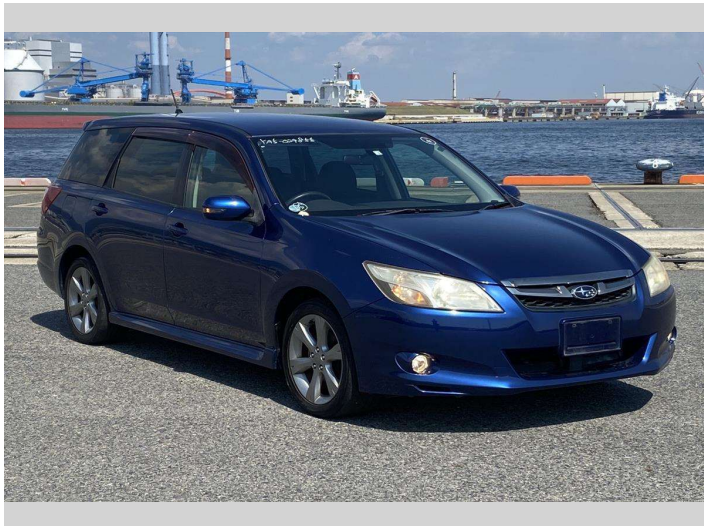

2012 Subaru EXIGA 2.0I-S 4WD 7 Seater

Purchase Price **\$11,990**
Includes GST, Registration & Licensing

Finance may be available on this vehicle. Ask one of our friendly staff for more information.

Gain peace of mind with Mechanical Breakdown Insurance. **Ask us how.**

Top features

- » 2 Air Bags
- » 4WD
- » Air Con
- » Alloy Wheels
- » Auto Lights
- » CD Player
- » Cruise Control
- » Cruise Control
- » ESC
- » Fog Lamps
- » Indicator Mirror
- » Keyless Entry
- » Keyless Start
- » Paddle Shift
- » Power Mirrors
- » Power Steering
- » Push Button Start
- » Radio

Body Style
5 door, Station Wagon

Odometer
86,259 km

Engine
2000 cc, Internal Combustion

Fuel Type
Petrol

Transmission
Automatic, All Wheel Drive

Wheels
-

VIN
7AT0GF1RX24029855

Interior
Black

Safety

Based on 2024 UCSR rating for 09-14 models

Reg No.
-

Ext Colour
Blue

History
Ex-Overseas

Seats
7 seats, Cloth/Leather

CO2 Emissions
★★★★☆
207 grams/km

Energy Economy
★☆☆☆☆
Annual fuel cost of \$3,490
8.9L per 100km