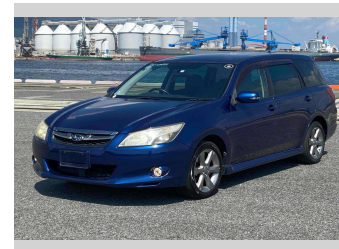

2012 Subaru EXIGA 2.0I-S 4WD 7 Seater

Purchase Price **\$11,990**
Includes GST, Registration & Licensing

Finance may be available on this vehicle. Ask one of our friendly staff for more information.

Gain peace of mind with Mechanical Breakdown Insurance. **Ask us how.**

Body Style
5 door, Station Wagon

Odometer
86,259 km

Engine
2000 cc, Internal Combustion

Fuel Type
Petrol

Transmission
Automatic, All Wheel Drive

Wheels
-

VIN
7AT0GF1RX24029855

Interior
Black