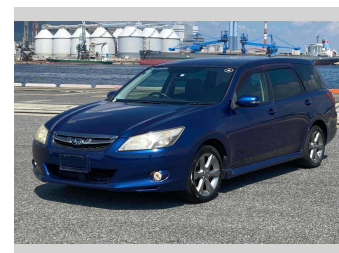

# 2012 Subaru EXIGA 2.0I-S 4WD 7 Seater

**Purchase Price** **\$11,990**  
Includes GST, Registration & Licensing

Finance may be available on this vehicle. Ask one of our friendly staff for more information.

Body Style  
**5 door, Station Wagon**

Odometer  
**86,259 km**

Engine  
**2000 cc, Internal Combustion**

Fuel Type  
**Petrol**

Transmission  
**Automatic, All Wheel Drive**

Wheels  
-

VIN  
-

Interior  
**Black**