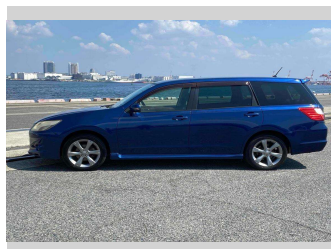

# 2012 Subaru EXIGA 2.0I-S 4WD 7 Seater

**Purchase Price** **\$11,990**  
Includes GST, Registration & Licensing

Finance may be available on this vehicle. Ask one of our friendly staff for more information.

Body Style  
**5 door, Station Wagon**

Odometer  
**86,259 km**

Engine  
**2000 cc, Internal Combustion**

Fuel Type  
**Petrol**

Transmission  
**Automatic, All Wheel Drive**

Wheels  
-

VIN  
-

Interior  
**Black**