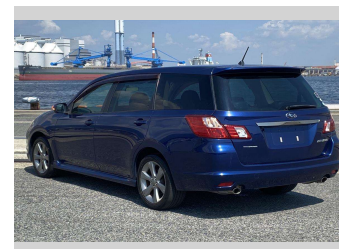

# 2012 Subaru EXIGA 2.0I-S 4WD 7 Seater

**Purchase Price** **\$11,990**  
Includes GST, Registration & Licensing

Finance may be available on this vehicle. Ask one of our friendly staff for more information.

Body Style  
**5 door, Station Wagon**

Odometer  
**86,259 km**

Engine  
**2000 cc, Internal Combustion**

Fuel Type  
**Petrol**

Transmission  
**Automatic, All Wheel Drive**

Wheels  
-

VIN  
-

Interior  
**Black**