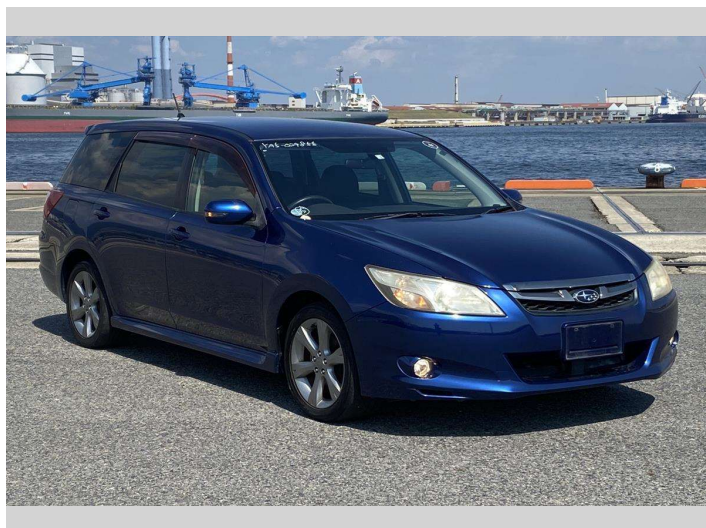

# 2012 Subaru EXIGA 2.0I-S 4WD 7 Seater

**Purchase Price** **\$11,990**  
Includes GST, Registration & Licensing

Finance may be available on this vehicle. Ask one of our friendly staff for more information.

Body Style  
**5 door, Station Wagon**

Odometer  
**86,259 km**

Engine  
**2000 cc, Internal Combustion**

Fuel Type  
**Petrol**

Transmission  
**Automatic, All Wheel Drive**

Wheels  
-

VIN  
-

Interior  
**Black**