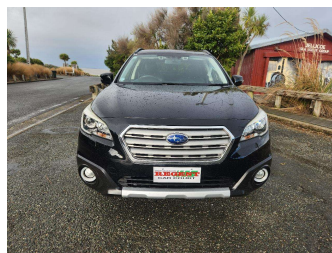

2014 Subaru Outback 2.5i Eye Sight 4WD

Purchase Price **\$14,990**
Includes GST, Registration & Licensing

Finance may be available on this vehicle. Ask one of our friendly staff for more information.

Gain peace of mind with Mechanical Breakdown Insurance. **Ask us how.**

Body Style
5 door, Station Wagon

Odometer
187,685 km

Engine
2500 cc, Internal Combustion

Fuel Type
Petrol

Transmission
Automatic, All Wheel Drive

Wheels
-

VIN
7AT0GF16X24002221

Interior
Black