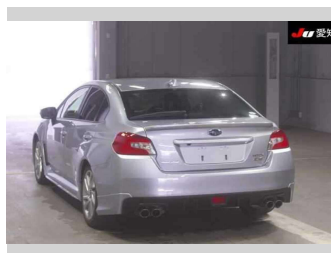

2014 Subaru WRX S4 2.0GT Eyesight

Purchase Price **\$16,990**
Includes GST, Registration & Licensing

Finance may be available on this vehicle. Ask one of our friendly staff for more information.

Gain peace of mind with Mechanical Breakdown Insurance. **Ask us how.**

Body Style	4 door, Sedan
Odometer	161,517 km
Engine	2000 cc, Internal Combustion
Fuel Type	Petrol
Transmission	Automatic, All Wheel Drive
Wheels	-
VIN	-
Interior	Black
Safety	-

Reg No.	-
Ext Colour	Silver
History	Ex-Overseas
Seats	5 seats
CO2 Emissions	-
Energy Economy	-