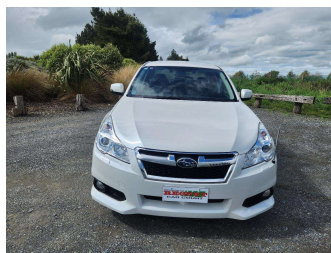

2013 Subaru Legacy B4 2.5 4WD EyeSight

Purchase Price **\$12,990**
Includes GST, Registration & Licensing

Finance may be available on this vehicle. Ask one of our friendly staff for more information.

Gain peace of mind with Mechanical Breakdown Insurance. **Ask us how.**

Body Style
4 door, Sedan

Odometer
96,056 km

Engine
2500 cc, Internal Combustion

Fuel Type
Petrol

Transmission
Automatic, All Wheel Drive

Wheels
-

VIN
7AT0GF0BX24005054

Interior
Black