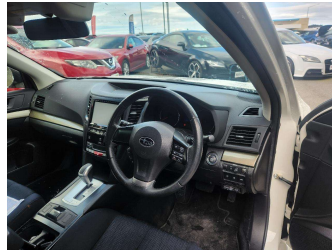

2013 Subaru Legacy B4 2.5 4WD EyeSight

Purchase Price **\$12,990**
Includes GST, Registration & Licensing

Finance may be available on this vehicle. Ask one of our friendly staff for more information.

Gain peace of mind with Mechanical Breakdown Insurance. **Ask us how.**

Top features

- » 2 Air Bags
- » 4 Wheel Drive
- » 4WD
- » ABS Braking
- » Air Con
- » Alloy Wheels
- » Auto Lights
- » CD Player
- » Cruise Control
- » ESC
- » Fog Lamps
- » HDD Music Server
- » Idling Stop
- » Indicator Mirror
- » Keyless Entry
- » Keyless Start
- » Lane Keep Assist
- » Paddle Shift

Body Style
4 door, Sedan

Odometer
96,056 km

Engine
2500 cc, Internal Combustion

Fuel Type
Petrol

Transmission
Automatic, All Wheel Drive

Wheels
-

VIN
7AT0GF0BX24005054

Interior
Black