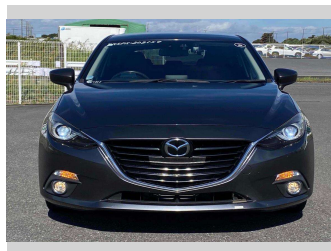

2015 Mazda Axela Sport S

Purchase Price **\$12,990**
Includes GST, Registration & Licensing

Finance may be available on this vehicle. Ask one of our friendly staff for more information.

Gain peace of mind with Mechanical Breakdown Insurance. **Ask us how.**

Body Style
4 door, Hatchback

Odometer
158,578 km

Engine
1500 cc, Internal Combustion

Fuel Type
Petrol

Transmission
6 Speed Manual

Wheels
-

VIN
-

Interior
Black