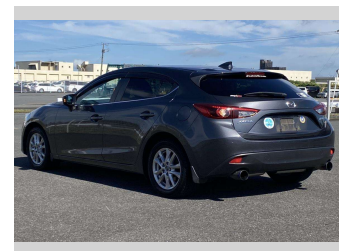

2015 Mazda Axela Sport S

Purchase Price **\$12,990**
Includes GST, Registration & Licensing

Finance may be available on this vehicle. Ask one of our friendly staff for more information.

Gain peace of mind with Mechanical Breakdown Insurance. **Ask us how.**

Body Style
4 door, Hatchback

Odometer
158,578 km

Engine
1500 cc, Internal Combustion

Fuel Type
Petrol

Transmission
6 Speed Manual

Wheels
-

VIN
-

Interior
Black