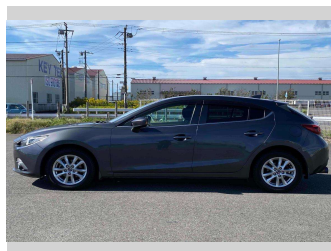

2015 Mazda Axela Sport S

Purchase Price **\$12,990**
Includes GST, Registration & Licensing

Finance may be available on this vehicle. Ask one of our friendly staff for more information.

Gain peace of mind with Mechanical Breakdown Insurance. **Ask us how.**

Body Style
4 door, Hatchback

Odometer
158,578 km

Engine
1500 cc, Internal Combustion

Fuel Type
Petrol

Transmission
6 Speed Manual

Wheels
-

VIN
-

Interior
Black