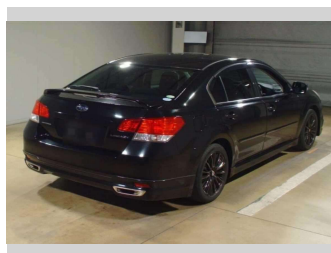

2014 Subaru Legacy B4 2.5 4WD EyeSight

Purchase Price **\$11,990**
Includes GST, Registration & Licensing

Finance may be available on this vehicle. Ask one of our friendly staff for more information.

Gain peace of mind with Mechanical Breakdown Insurance. **Ask us how.**

Body Style
4 door, Sedan

Odometer
133,735 km

Engine
2500 cc, Internal Combustion

Fuel Type
Petrol

Transmission
Automatic, All Wheel Drive

Wheels
-

VIN
-

Interior
Black