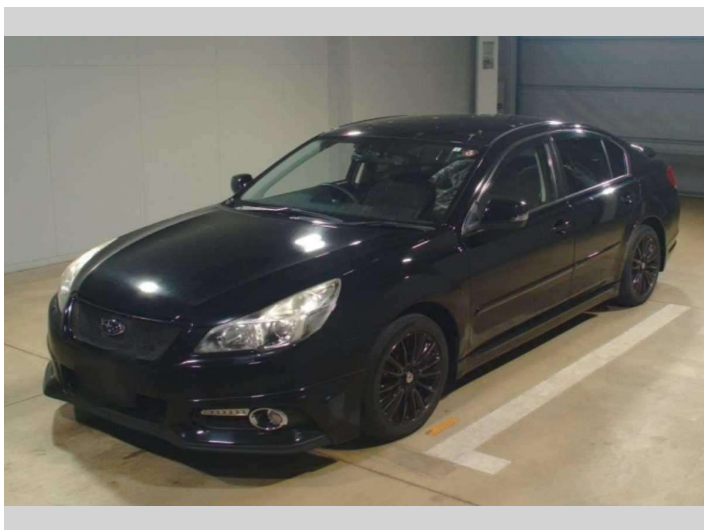

2014 Subaru Legacy B4 2.5 4WD EyeSight

Purchase Price **\$11,990**
Includes GST, Registration & Licensing

Finance may be available on this vehicle. Ask one of our friendly staff for more information.

Gain peace of mind with Mechanical Breakdown Insurance. **Ask us how.**

Top features

- » 2 Air Bags
- » 4WD
- » ABS Braking
- » Air Con
- » Alloy Wheels
- » ESC
- » Fog Lamps
- » Indicator Mirror
- » Keyless Entry
- » Keyless Start
- » Power Mirrors
- » Power Steering
- » Push Button Start
- » Radio
- » Rear Spoiler
- » Retractable Mirrors
- » Tinted Windows

Body Style
4 door, Sedan

Odometer
133,735 km

Engine
2500 cc, Internal Combustion

Fuel Type
Petrol

Transmission
Automatic, All Wheel Drive

Wheels
-

VIN
-

Interior
Black

Safety
-

Reg No.
-

Ext Colour
Black

History
Ex-Overseas

Seats
5 seats, Cloth

CO2 Emissions
-

Energy Economy
-

Stock ID: 47322