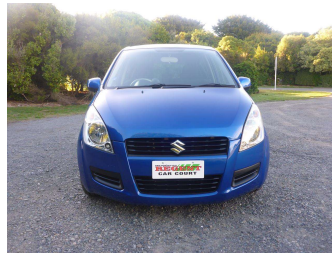

2011 Suzuki Splash

Purchase Price **\$10,990**
Includes GST, Registration & Licensing

Finance may be available on this vehicle. Ask one of our friendly staff for more information.

Gain peace of mind with Mechanical Breakdown Insurance. **Ask us how.**

Body Style
5 door, Hatchback

Odometer
51,435 km

Engine
1200 cc, Internal Combustion

Fuel Type
Petrol

Transmission
Automatic

Wheels
-

VIN
TSMEXB32S00505153

Interior
Black

Safety

Based on 2023 VSRR rating

Reg No.
-

Ext Colour
Blue

History
-

Seats
5 seats, Cloth

CO2 Emissions
★★★★☆
139 grams/km

Energy Economy
★★★★☆☆