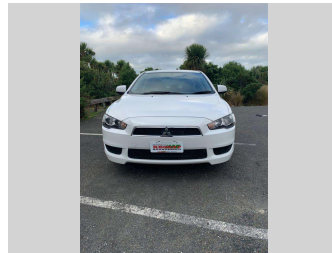

2013 Mitsubishi Galant Fortis Exceed

Purchase Price

\$12,990

Includes GST, Registration & Licensing

Finance may be available on this vehicle. Ask one of our friendly staff for more information.

Gain peace of mind with Mechanical Breakdown Insurance. **Ask us how.**