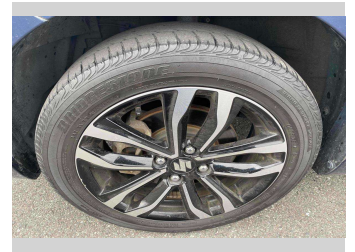

2014 Suzuki Swift Style DJE

Purchase Price **\$12,990**
Includes GST, Registration & Licensing

Finance may be available on this vehicle. Ask one of our friendly staff for more information.

Gain peace of mind with Mechanical Breakdown Insurance. **Ask us how.**

Top features

- » 3 Full Seat Belts In R...
- » 6 Air Bags
- » ABS Braking
- » Air Con
- » Alloy Wheels
- » Audio Control Steering...
- » Auto Lights
- » CD Player
- » Cruise Control
- » Electronic Stability C...
- » Heated Seats
- » Indicator Mirror
- » Paddle Shift
- » Radio
- » Smart Key

Safety

Based on 2023 UCSR rating for 11-17 models

Reg No.
-

Ext Colour
Blue

History
-

Seats
5 seats, Cloth

CO2 Emissions
★★★★☆
125 grams/km

Energy Economy
★★★★☆☆
Annual fuel cost of \$2,080
5.3L per 100km