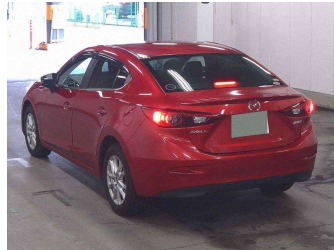

2013 Mazda Axela Hybrid-S

Purchase Price **\$12,990**
Includes GST, Registration & Licensing

Finance may be available on this vehicle. Ask one of our friendly staff for more information.

Gain peace of mind with Mechanical Breakdown Insurance. **Ask us how.**

Top features

- » 3 Full Seat Belts In R...
- » 8 Air Bags
- » ABS Braking
- » Alloy Wheels
- » Auto Air Conditioning
- » Auto Head Light System
- » Cam Chain
- » CD Player
- » Child Seat Anchor Poin...
- » Electronic Stability C...
- » ISOFIX Child Seat Anch...
- » Keyless Entry
- » Keyless Start
- » Remote Central Locking
- » Steering controls

Body Style
4 door, Sedan

Odometer
188,000 km

Engine
2000 cc, Hybrid

Fuel Type
Petrol - Hybrid

Transmission
Automatic, Front Wheel

Wheels
-

VIN
-

Interior
Black