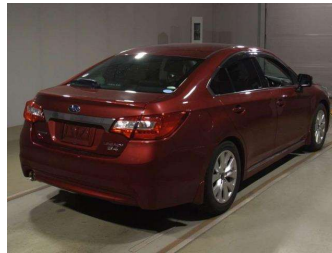

2015 Subaru LEGACY B4 2.5i Eyesight

Purchase Price

\$17,990

Includes GST, Registration & Licensing

Finance may be available on this vehicle. Ask one of our friendly staff for more information.

Gain peace of mind with Mechanical Breakdown Insurance. **Ask us how.**

Body Style

4 door, Sedan

Odometer

114,000 km

Engine

2500 cc, Internal Combustion

Fuel Type

Petrol

Transmission

Automatic, All Wheel Drive

Wheels

-

VIN

7AT0GF0BX24005678

Interior

Black