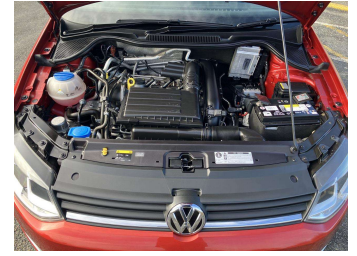

2014 Volkswagen Polo TSI Confort Line

Purchase Price **$13,990**
Includes GST, Registration & Licensing

Finance may be available on this vehicle. Ask one of our friendly staff for more information.

Gain peace of mind with Mechanical Breakdown Insurance. **Ask us how.**

Top features

- » 3 Full Seat Belts In R...
- » 6 Air Bags
- » ABS Braking
- » Alloy Wheels
- » CD Player
- » Child Seat Anchor Poin...
- » Electronic Stability C...
- » ISOFIX Child Seat Anch...
- » Keyless Entry
- » Keyless Start
- » Rear Wiper
- » Split Fold Down Rear S...

Body Style
5 door, Hatchback

Odometer
45,207 km

Engine
1200 cc, Internal Combustion

Fuel Type
Petrol

Transmission
Automatic

Wheels
-

VIN
WVWZZZ6RZFU020716

Interior
Black

Safety

Based on 2023 UCSR rating for 10-17 models

Reg No.
-

Ext Colour
Red

History
-

Seats
5 seats, Cloth

CO2 Emissions
★★★★☆
126 grams/km

Energy Economy
★★★★☆☆
Annual fuel cost of $2,120
5.4L per 100km

Cost per year is an estimate based on petrol price of $2.80 per litre and an average distance of 14000 km. Emissions and Energy Economy figures standardised to 3P WLTP.

Stock ID: 46900

Regent Car Court | Phone 0276122217 | Email south@regentcars.co.nz
167-169 Clyde Street, Invercargill 9810, New Zealand
www.regentcars.co.nz

★★★★★
4.71 | 674 reviews