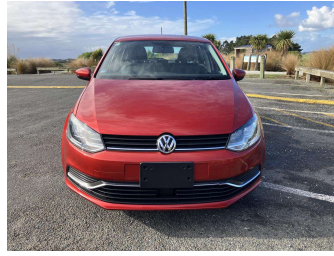

2014 Volkswagen Polo TSI Confort Line

Purchase Price **\$13,990**
Includes GST, Registration & Licensing

Finance may be available on this vehicle. Ask one of our friendly staff for more information.

Gain peace of mind with Mechanical Breakdown Insurance. **Ask us how.**

Body Style
5 door, Hatchback

Odometer
45,207 km

Engine
1200 cc, Internal Combustion

Fuel Type
Petrol

Transmission
Automatic

Wheels
-

VIN
WVWZZZ6RZFU020716

Interior
Black