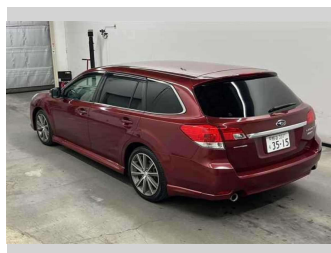

# 2013 Subaru Legacy Touring Wagon 2.0GT Eyesight

**Purchase Price** **\$14,990**  
Includes GST, Registration & Licensing

Finance may be available on this vehicle. Ask one of our friendly staff for more information.

Body Style  
**5 door, Station Wagon**

Odometer  
**137,900 km**

Engine  
**2000 cc, Internal Combustion**

Fuel Type  
**Petrol**

Transmission  
**Automatic, All Wheel Drive**

Wheels  
-

VIN  
-

Interior  
**Black**