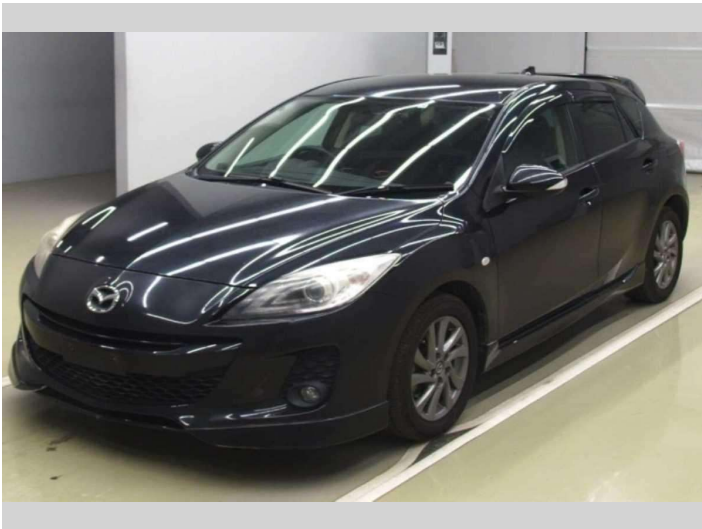

2013 Mazda Axela 1.5S Sports

Purchase Price **\$11,990**
Includes GST, Registration & Licensing

Finance may be available on this vehicle. Ask one of our friendly staff for more information.

Gain peace of mind with Mechanical Breakdown Insurance. **Ask us how.**

Body Style
5 door, Hatchback

Odometer
150,230 km

Engine
1500 cc, Internal Combustion

Fuel Type
Petrol

Transmission
Automatic

Wheels
-

VIN
7AT0C13JX24207792

Interior
Black

Safety

Based on 2023 UCSR rating for 09-13 models

Reg No.
-

Ext Colour
Black

History
Ex-Overseas

Seats
5 seats, Cloth

CO2 Emissions
★★★★☆
174 grams/km

Energy Economy
★★★☆☆