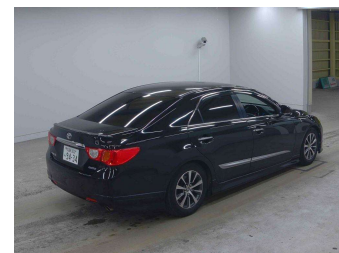

2012 Toyota MARK-X 250G

Purchase Price **\$13,990**
Includes GST, Registration & Licensing

Finance may be available on this vehicle. Ask one of our friendly staff for more information.

Gain peace of mind with Mechanical Breakdown Insurance. **Ask us how.**

Body Style
4 door, Sedan

Odometer
145,000 km

Engine
2500 cc, Internal Combustion

Fuel Type
Petrol

Transmission
Automatic

Wheels
-

VIN
-

Interior
Black