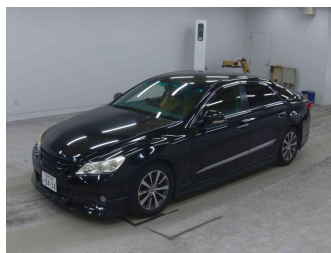

2012 Toyota MARK-X 250G

Purchase Price **\$13,990**
Includes GST, Registration & Licensing

Finance may be available on this vehicle. Ask one of our friendly staff for more information.

Gain peace of mind with Mechanical Breakdown Insurance. **Ask us how.**

Top features

- » 2 Air Bags
- » ABS Braking
- » Air Con
- » Alloy Wheels
- » Auto Lights
- » ESC
- » Fog Lamps
- » Indicator Mirror
- » Keyless Entry
- » Keyless Start
- » Leather Seats
- » Power Mirrors
- » Power Steering
- » Push Button Start
- » Radio
- » Retractable Mirrors
- » Smart Key
- » Tinted Windows

Body Style
4 door, Sedan

Odometer
145,000 km

Engine
2500 cc, Internal Combustion

Fuel Type
Petrol

Transmission
Automatic

Wheels
-

VIN
-

Interior
Black