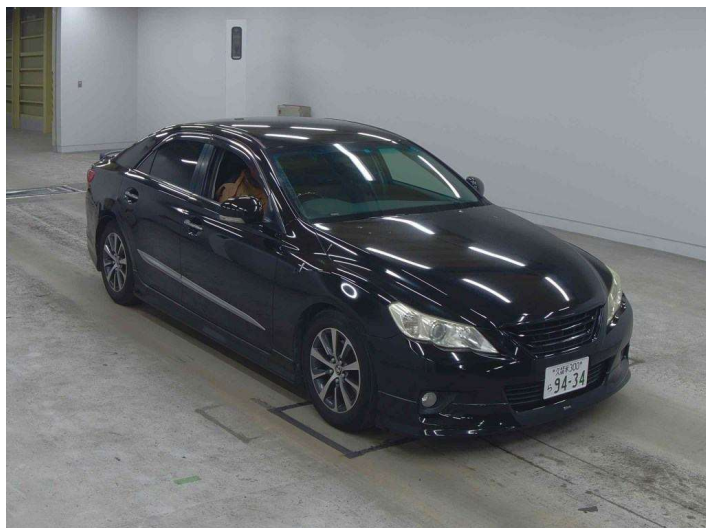

2012 Toyota MARK-X 250G

Purchase Price **\$13,990**
Includes GST, Registration & Licensing

Finance may be available on this vehicle. Ask one of our friendly staff for more information.

Gain peace of mind with Mechanical Breakdown Insurance. **Ask us how.**

Top features

- » 2 Air Bags
- » ABS Braking
- » Air Con
- » Alloy Wheels
- » Auto Lights
- » ESC
- » Fog Lamps
- » Indicator Mirror
- » Keyless Entry
- » Keyless Start
- » Leather Seats
- » Power Mirrors
- » Power Steering
- » Push Button Start
- » Radio
- » Retractable Mirrors
- » Smart Key
- » Tinted Windows

Body Style
4 door, Sedan

Odometer
145,000 km

Engine
2500 cc, Internal Combustion

Fuel Type
Petrol

Transmission
Automatic

Wheels
-

VIN
-

Interior
Black

Safety
-

Reg No.
-

Ext Colour
Black

History
Ex-Overseas

Seats
5 seats, Leather

CO2 Emissions
-

Energy Economy
-

Stock ID: 47255