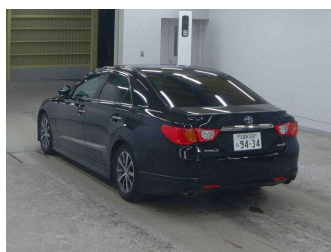

2012 Toyota MARK-X 250G

Purchase Price **\$13,990**
Includes GST, Registration & Licensing

Finance may be available on this vehicle. Ask one of our friendly staff for more information.

Gain peace of mind with Mechanical Breakdown Insurance. **Ask us how.**

Body Style
4 door, Sedan

Odometer
145,000 km

Engine
2500 cc, Internal Combustion

Fuel Type
Petrol

Transmission
Automatic

Wheels
-

VIN
-

Interior
Black