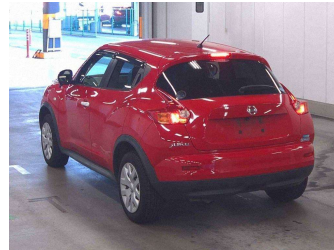

2014 Nissan JUKE 15RX

Purchase Price **$14,990**
Includes GST, Registration & Licensing

Finance may be available on this vehicle. Ask one of our friendly staff for more information.

Gain peace of mind with Mechanical Breakdown Insurance. **Ask us how.**

Top features

- » 3 Full Seat Belts In R...
- » 6 Air Bags
- » Alloy Wheels
- » Auto Head Light System
- » Cam Chain
- » CD Player
- » Child Seat Anchor Poin...
- » ISOFIX Child Seat Anch...
- » Keyless Entry
- » Keyless Start
- » Remote Central Locking
- » Split Fold Down Rear S...

Body Style
4 door, Hatchback

Odometer
82,288 km

Engine
1500 cc, Internal Combustion

Fuel Type
Petrol

Transmission
Automatic

Wheels
-

VIN
7AT0DH8HX24309956

Interior
Black

Safety

Based on 2023 UCSR rating for 13-19 models

Reg No.
-

Ext Colour
Red

History
-

Seats
5 seats, Cloth

CO2 Emissions
★★★★☆
150 grams/km

Energy Economy
★★★★☆☆
Annual fuel cost of $2,550
6.5L per 100km

Cost per year is an estimate based on petrol price of $2.80 per litre and an average distance of 14000 km. Emissions and Energy Economy figures standardised to 3P WLTP.

Stock ID: 47224

Regent Car Court | Phone 0276122217 | Email south@regentcars.co.nz
167-169 Clyde Street, Invercargill 9810, New Zealand
www.regentcars.co.nz

★★★★★
4.71 | 682 reviews