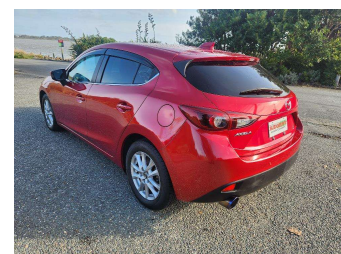

2015 Mazda Axela 1.5S Sports

Purchase Price **\$14,990**
Includes GST, Registration & Licensing

Finance may be available on this vehicle. Ask one of our friendly staff for more information.

Gain peace of mind with Mechanical Breakdown Insurance. **Ask us how.**

Top features

- » 2 Air Bags
- » ABS Braking
- » Air Con
- » Alloy Wheels
- » ESC
- » Fog Lamps
- » Indicator Mirror
- » ISOFIX Child Seat Anch...
- » Keyless Entry
- » Keyless Start
- » Power Mirrors
- » Power Steering
- » Push Button Start
- » Radio
- » Rear Wiper
- » Retractable Mirrors
- » SkyActive Engine
- » Smart Key

Body Style
5 door, Hatchback

Odometer
133,229 km

Engine
1500 cc, Internal Combustion

Fuel Type
Petrol

Transmission
Automatic

Wheels
-

VIN
7AT0C13JX24113927

Interior
Black