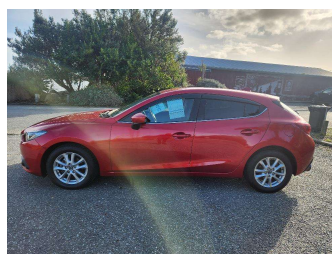

2015 Mazda Axela 1.5S Sports

Purchase Price **\$14,990**
Includes GST, Registration & Licensing

Finance may be available on this vehicle. Ask one of our friendly staff for more information.

Gain peace of mind with Mechanical Breakdown Insurance. **Ask us how.**

Body Style
5 door, Hatchback

Odometer
133,229 km

Engine
1500 cc, Internal Combustion

Fuel Type
Petrol

Transmission
Automatic

Wheels
-

VIN
7AT0C13JX24113927

Interior
Black