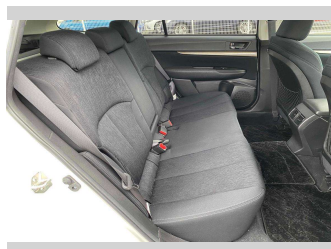

2013 Subaru Legacy Touring Wagon 2.5i Eyesight

Purchase Price **$14,990**
Includes GST, Registration & Licensing

Finance may be available on this vehicle. Ask one of our friendly staff for more information.

Gain peace of mind with Mechanical Breakdown Insurance. **Ask us how.**

Top features

- » 2 Air Bags
- » 4WD
- » ABS Braking
- » Air Con
- » Alloy Wheels
- » Auto Lights
- » CD Player
- » Corner Sensor
- » ESC
- » Fog Lamps
- » Indicator Mirror
- » Keyless Entry
- » Keyless Start
- » Lane Keep Assist
- » Paddle Shift
- » Power Mirrors
- » Power Steering
- » Pre-crash Safety

Body Style
5 door, Station Wagon

Odometer
122,810 km

Engine
2500 cc, Internal Combustion

Fuel Type
Petrol

Transmission
Automatic, 4WD

Wheels
-

VIN
7AT0GF0BX24016097

Interior
Black

Safety

Based on 2023 UCSR rating for 09-14 models

Reg No.
-

Ext Colour
White

History
Ex-Overseas

Seats
5 seats, Cloth

CO2 Emissions
★★★★☆
181 grams/km

Energy Economy
★★☆☆☆
Annual fuel cost of $3,020
7.7L per 100km

Cost per year is an estimate based on petrol price of $2.80 per litre and an average distance of 14000 km. Emissions and Energy Economy figures standardised to 3P WLTP.

Stock ID: 47135

Regent Car Court | Phone 0276122217 | Email south@regentcars.co.nz
167-169 Clyde Street, Invercargill 9810, New Zealand
www.regentcars.co.nz

★★★★★
4.71 | 682 reviews