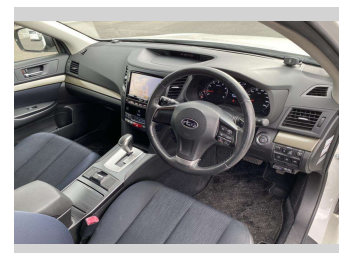

2013 Subaru Legacy Touring Wagon 2.5i Eyesight

Purchase Price **\$14,990**
Includes GST, Registration & Licensing

Finance may be available on this vehicle. Ask one of our friendly staff for more information.

Body Style
5 door, Station Wagon

Odometer
122,810 km

Engine
2500 cc, Internal Combustion

Fuel Type
Petrol

Transmission
Automatic, 4WD

Wheels
-

VIN
7AT0GF0BX24016097

Interior
Black

Safety

Based on 2023 UCSR rating for 09-14 models

Reg No.
-

Ext Colour
White

History
Ex-Overseas

Seats
5 seats, Cloth

CO2 Emissions
★★★★☆
181 grams/km

Energy Economy
★★☆☆☆
Annual fuel cost of \$3,020
7.7L per 100km