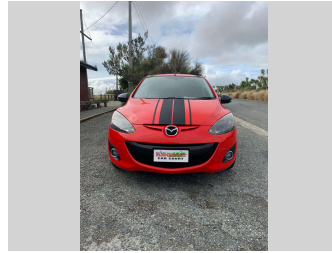

2013 Mazda Demio 13-SkyActive

Purchase Price **\$12,990**
Includes GST, Registration & Licensing

Finance may be available on this vehicle. Ask one of our friendly staff for more information.

Gain peace of mind with Mechanical Breakdown Insurance. **Ask us how.**

Body Style
5 door, Hatchback

Odometer
71,760 km

Engine
1300 cc, Internal Combustion

Fuel Type
Petrol

Transmission
Automatic, Front Wheel

Wheels
14", Factory Alloys

VIN
7AT0C12HX23157915

Interior
Black