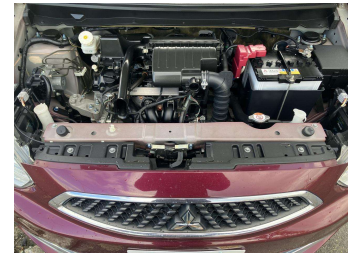

2016 Mitsubishi Mirage 1.2G

Purchase Price **\$9,990**
Includes GST, Registration & Licensing

Finance may be available on this vehicle. Ask one of our friendly staff for more information.

Gain peace of mind with Mechanical Breakdown Insurance. **Ask us how.**

Top features

- » 2 Air Bags
- » ABS Braking
- » Air Con
- » Alloy Wheels
- » ESC
- » Fog Lamps
- » Indicator Mirror
- » Keyless Entry
- » Keyless Start
- » Paddle Shift
- » Power Mirrors
- » Push Button Start
- » Radio
- » Rear Spoiler
- » Rear Wiper
- » Retractable Mirrors
- » Smart Key

Body Style
5 door, Hatchback

Odometer
131,572 km

Engine
1200 cc, Internal Combustion

Fuel Type
Petrol

Transmission
Automatic

Wheels
15"

VIN
7AT0CJ0AX24040172

Interior
Black