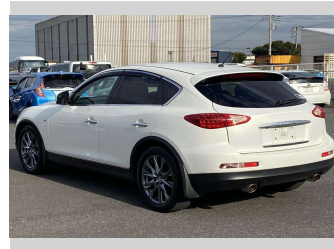

2013 Nissan Skyline Crossover 370GT

Purchase Price **\$13,990**
Includes GST, Registration & Licensing

Finance may be available on this vehicle. Ask one of our friendly staff for more information.

Gain peace of mind with Mechanical Breakdown Insurance. **Ask us how.**

Body Style
5 door, SUV

Odometer
135,089 km

Engine
3700 cc, Internal Combustion

Fuel Type
Petrol

Transmission
Automatic, All Wheel Drive

Wheels
-

VIN
7AT0DH12X24250212

Interior
Black

Safety

Based on 2023 VSRR rating

Reg No.
-

Ext Colour
White

History
Ex-Overseas

Seats
5 seats, Leather

CO2 Emissions
★☆☆☆☆
269 grams/km

Energy Economy
★☆☆☆☆
Annual fuel cost of \$4,550
11.6L per 100km