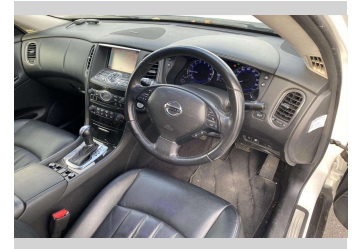

2013 Nissan Skyline Crossover 370GT

Purchase Price **\$13,990**
Includes GST, Registration & Licensing

Finance may be available on this vehicle. Ask one of our friendly staff for more information.

Gain peace of mind with Mechanical Breakdown Insurance. **Ask us how.**

Top features

- » 2 Air Bags
- » ABS Braking
- » Air Con
- » Alloy Wheels
- » Audio Control Steering...
- » Auto Lights
- » Cruise Control
- » Cruise Control
- » ESC
- » Fog Lamps
- » Heated Seats
- » Keyless Entry
- » Keyless Start
- » Power Mirrors
- » Power Steering
- » Push Button Start
- » Radio
- » Rear Wiper

Body Style
5 door, SUV

Odometer
135,089 km

Engine
3700 cc, Internal Combustion

Fuel Type
Petrol

Transmission
Automatic, All Wheel Drive

Wheels
-

VIN
7AT0DH12X24250212

Interior
Black

Safety

Based on 2023 VSRR rating

Reg No.
-

Ext Colour
White

History
Ex-Overseas

Seats
5 seats, Leather

CO2 Emissions
★☆☆☆☆
269 grams/km

Energy Economy
★☆☆☆☆
Annual fuel cost of \$4,550
11.6L per 100km