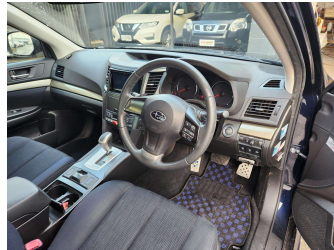

2012 Subaru LEGACY B4 2.5i Eyesight

Purchase Price **\$13,990**
Includes GST, Registration & Licensing

Finance may be available on this vehicle. Ask one of our friendly staff for more information.

Gain peace of mind with Mechanical Breakdown Insurance. **Ask us how.**

Top features

- » 3 Full Seat Belts In R...
- » 4WD
- » 6 Air Bags
- » ABS Braking
- » Alloy Wheels
- » CD Player
- » Child Seat Anchor Poin...
- » Cruise Control
- » Electric Drivers seat
- » Electronic Stability C...
- » ISOFIX Child Seat Anch...
- » Keyless Entry
- » Keyless Start
- » Remote Central Locking
- » Split Fold Down Rear S...

Body Style
5 door, Sedan

Odometer
56,658 km

Engine
2500 cc, Internal Combustion

Fuel Type
Petrol

Transmission
Automatic, All Wheel Drive

Wheels
-

VIN
7AT0GF0BX24003872

Interior
Black

Safety

Based on 2023 UCSR rating for 09-14 models

Reg No.
-

Ext Colour
Navy Blue

History
-

Seats
5 seats, Cloth/Leather

CO2 Emissions
★★★★☆
181 grams/km

Energy Economy
★★★★☆☆
Annual fuel cost of \$3,020
7.7L per 100km