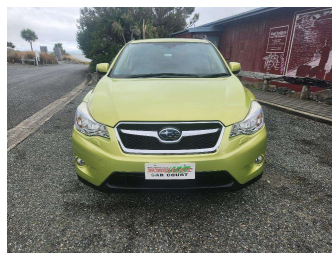

2013 Subaru Impreza XV 2.0i Eyesight Hybrid

Purchase Price **\$16,990**
Includes GST, Registration & Licensing

Finance may be available on this vehicle. Ask one of our friendly staff for more information.

Body Style
5 door, SUV

Odometer
127,376 km

Engine
2000 cc, Hybrid

Fuel Type
Hybrid

Transmission
Automatic

Wheels
-

VIN
7AT0GF1XX24004289

Interior
Black/Grey