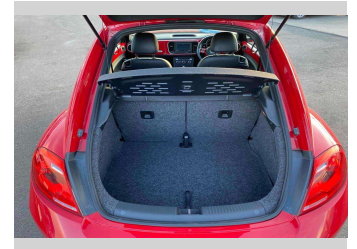

2012 Volkswagen Beetle Design Leather Package

Purchase Price **$14,990**
Includes GST, Registration & Licensing

Finance may be available on this vehicle. Ask one of our friendly staff for more information.

Gain peace of mind with Mechanical Breakdown Insurance. **Ask us how.**

Top features

- » 2 Air Bags
- » ABS Braking
- » Air Con
- » Alloy Wheels
- » CD Player
- » Cruise Control
- » ESC
- » Fog Lamps
- » Heated Seats
- » Indicator Mirror
- » Power Mirrors
- » Power Steering
- » Radio
- » Remote Central Locking
- » Remote Key
- » Turbo

Body Style
3 door, Hatchback

Odometer
68,352 km

Engine
1200 cc, Internal Combustion

Fuel Type
Petrol

Transmission
Automatic

Wheels
-

VIN
WVWZZZ16ZCM632782

Interior
Black

Safety

Based on 2023 VSRR rating

Reg No.
-

Ext Colour
Red

History
Ex-Overseas

Seats
5 seats, Leather

CO2 Emissions
★★★★☆
153 grams/km

Energy Economy
★★★★☆☆
Annual fuel cost of $2,590
6.6L per 100km

Cost per year is an estimate based on petrol price of $2.80 per litre and an average distance of 14000 km. Emissions and Energy Economy figures standardised to 3P WLTP.

Stock ID: 47186

Regent Car Court | Phone 0276122217 | Email south@regentcars.co.nz
167-169 Clyde Street, Invercargill 9810, New Zealand
www.regentcars.co.nz

★★★★★
4.71 | 682 reviews